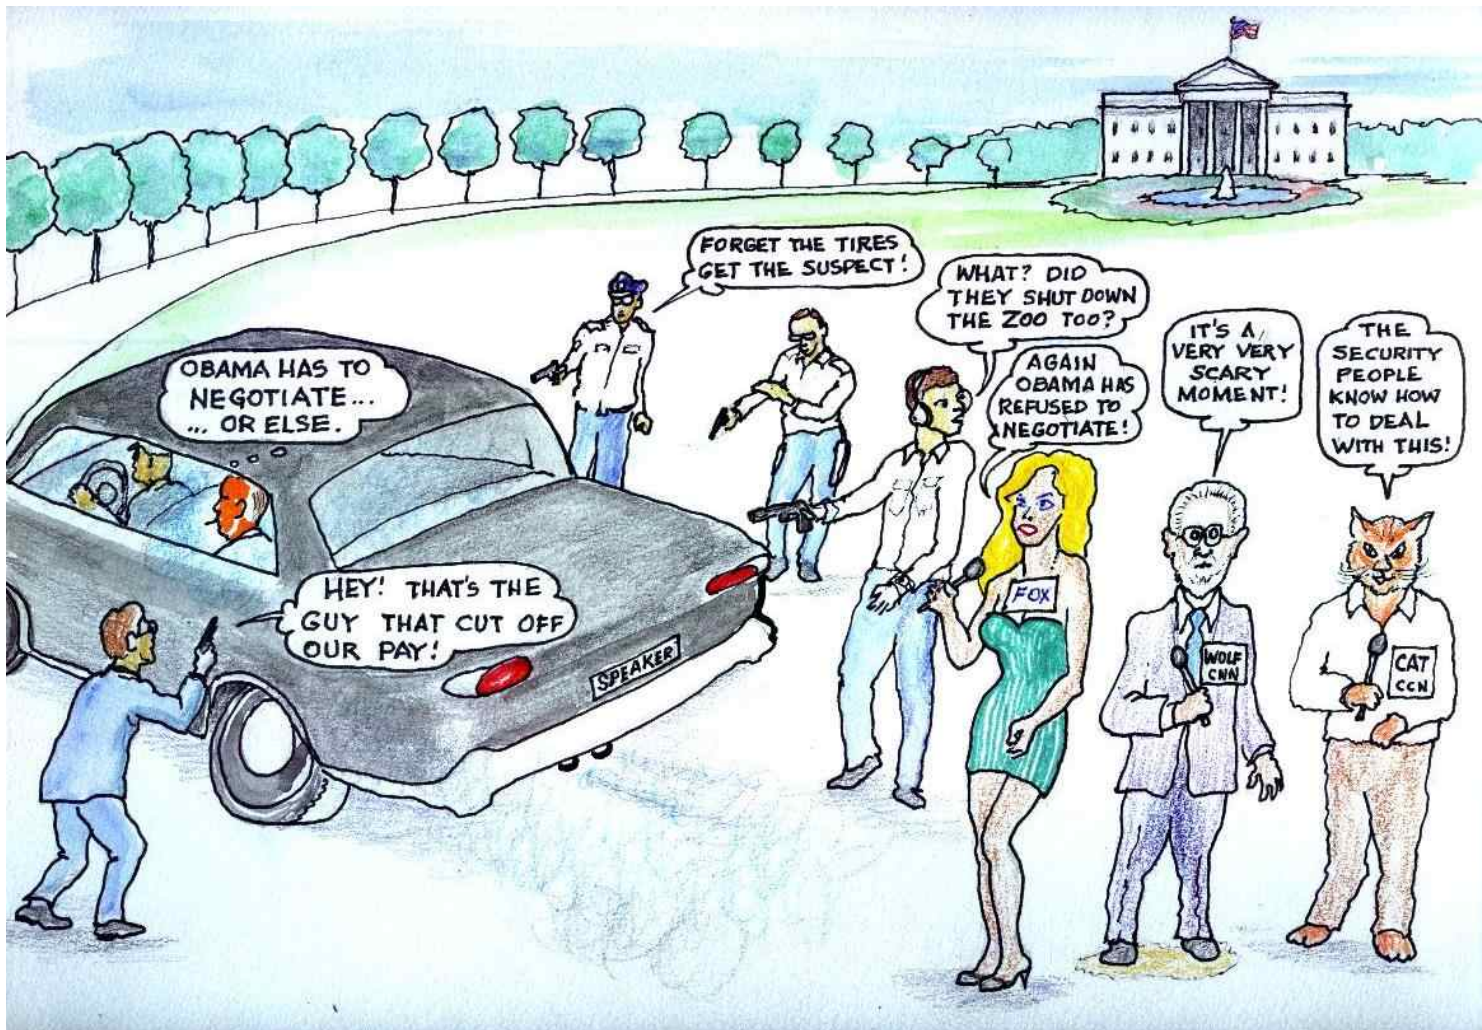

A BLACK CAR WITH A STRANGE ORANGE MAN INSIDE HAS BEEN SIGHTED ATTEMPTING TO GET PAST THE SKELETON CREW MANNING SECURITY POSTS OUTSIDE THE WHITE HOUSE.

CCN

The Cat Cartoon Network
Fair and Nuanced
All the rats fit to trap