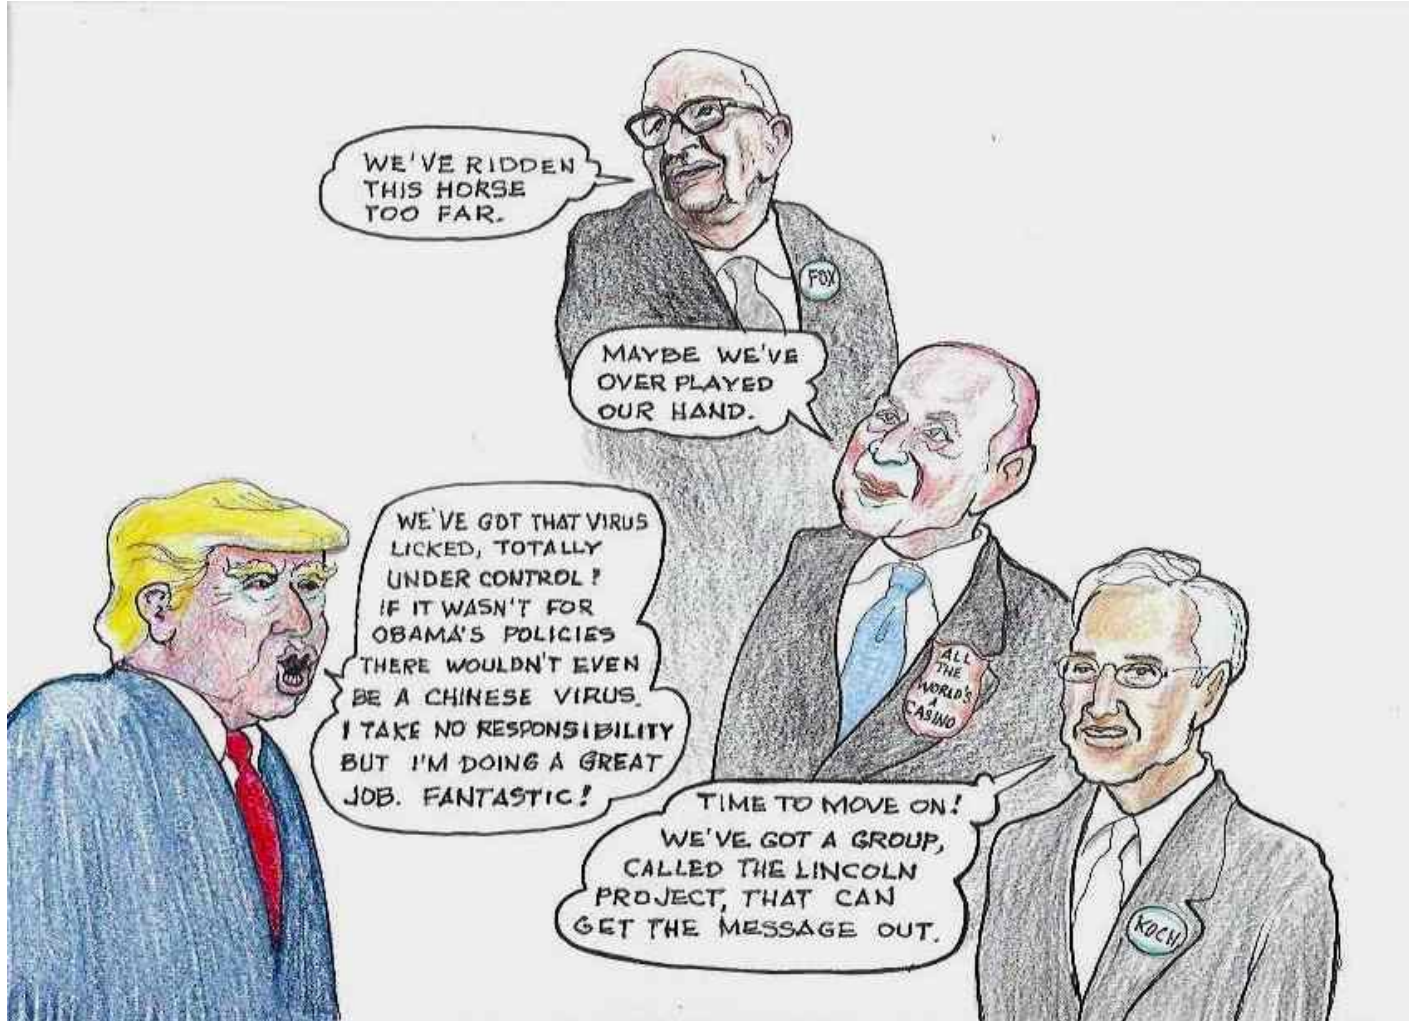

# ALWAYS TRYING TO FIND THE BRIGHT SIDE.

SINCE THE OUTBREAK OF THE CORONAVIRUS IN WUHAN AIR QUALITY IN CHINA AND AROUND THE WORLD HAS SHOWN THE MOST DRAMATIC SHORT TERM IMPROVEMENT SINCE THE ECONOMIC MELTDOWN OF 2007.

## BRIGHT SIDE #2

### PRESIDENT TRUMP'S TRUE CONSTITUANCY HAS A CHANGE OF HEART.

**CCN**

The Cat Cartoon Network  
Fair and Nuanced  
All the rats fit to trap